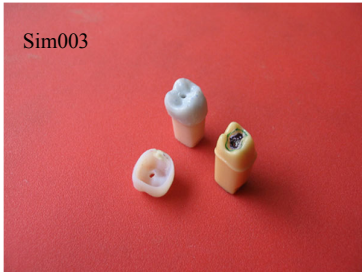

Sim004

Sim Caries # 36
100 Baht/tooth if order at least 50