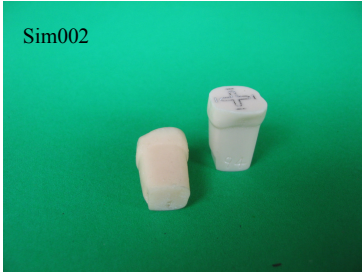

# Sim in pd Workshop

Sim001

Sim # 36  
30 Baht/ tooth if order at least 50

Sim002

Sim Teeth Cut # 36  
60 Baht/tooth if order at least 50

Sim003

Sim Caries # 36  
100 Baht/tooth if order at least 50

Sim004

Sim Jaw  
Upper and lower arch include every tooth  
400 bah/set if order at least 30

Sim005

Sim Impact  
The whole set  
400 baht/set if order at least 20 sets  
Socket with impact teeth and gingival  
100 bath/ set if order at least 50