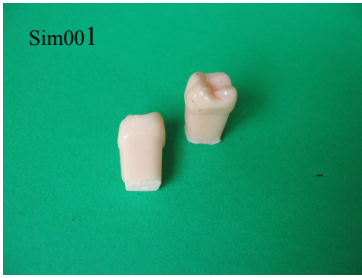

# Sim in pd Workshop

Sim001

Sim # 36  
30 Baht/ tooth if order at least 50

Sim002

Sim Teeth Cut # 36  
60 Baht/tooth if order at least 50

Sim003

Sim Caries # 36  
100 Baht/tooth if order at least 50

Sim004

Sim Jaw  
Upper and lower arch include every tooth  
400 bah/set if order at least 30

Sim005

Sim Impact  
The whole set  
400 baht/set if order at least 20 sets  
Socket with impact teeth and gingival  
100 bath/ set if order at least 50